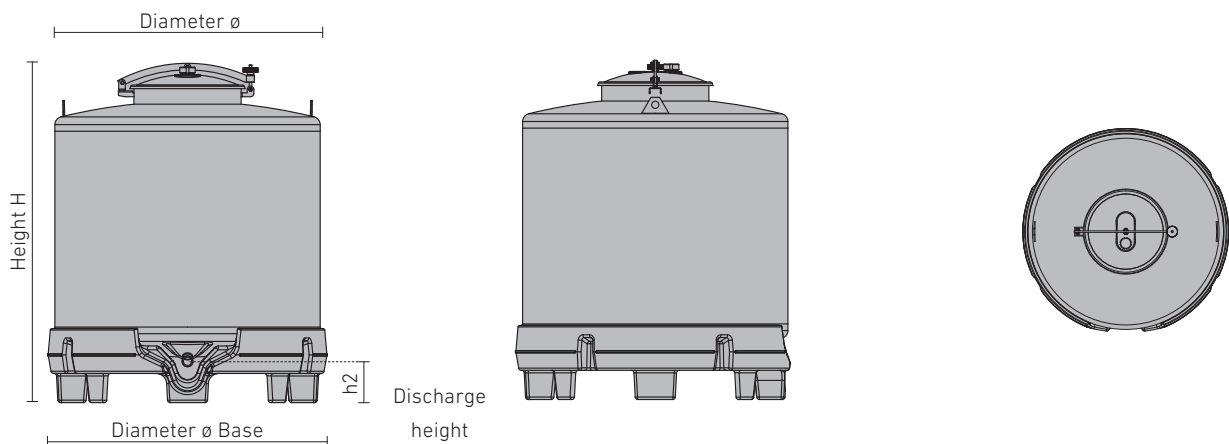

DIMENSIONS OF TRANSPORTATION TANK SD-T (VERTICAL)

Capacity	$\varnothing$ Tank	$\varnothing$ Base	H	h2	Order No.
liter	mm	mm	mm	mm	
320	820	873	925	160	SD-T -082 -0320
525	820	873	1,322	160	SD-T -082 -0525
650	1,000	1,054	1,310	135	SD-T -100 -0650
1,000	1,200	1,256	1,340	115	SD-T -120 -1000